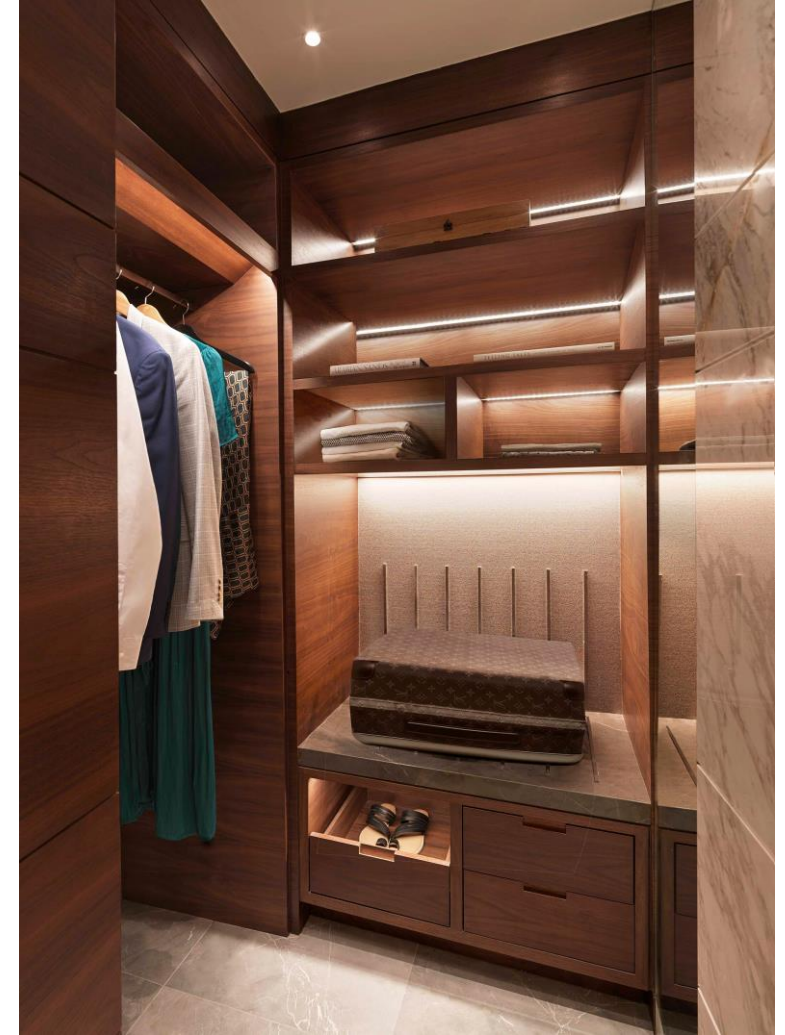

# 45 SQM CLASSIC SEA VIEW & CLUB ROOMS

Classic Sea View Room King Bed

Classic Sea View Room Twin Beds

Balcony view

Bathroom

Walk In Closet